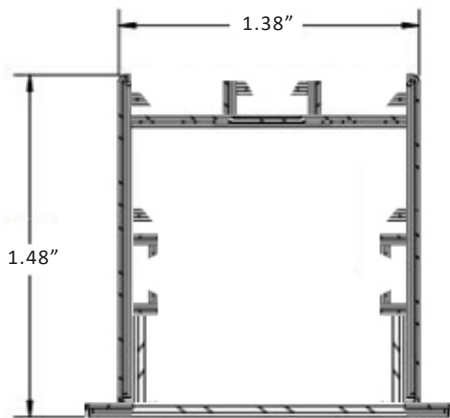

DATE:	PROJECT:	TYPE:
-------	----------	-------

Features

- 410 lumens per foot.
- The 1" ARC series is an ultra-thin LED luminaire with a 1.38" profile. It delivers high efficiency and visual comfort with multiple options for lighting applications.
- Shallow depth provides sleek, low-profile appearance.
- Recessed Mount
- 2 year factory warranty.

Dimensions

Fixture performance

- High performance linear configured LED module boards.
- Each board consists of multiple mid-power, high efficacy LED's in a precise layout eliminating the need for supplemental heatsinking.
- The boards produce an even and diffuse light which maximizes optical efficiency.
- Compatible with the dimming performance of the LED driver.
- Fixture requires a remote driver.

Ordering Code

EX: SL-MINI-2-30K-RM-UNV-ND-BK

SERIES

- SL-MINI
- 1" Recessed Linear Fixture

LENGTH (FT)

- 2 | 2 FT - 8.6W
- 3 | 3 FT - 13.1W
- 4 | 4 FT - 17.4W
- 6 | 6 FT - 26.2W
- 8 | 8 FT - 35W

COLOR TEMP

- 30K - 3000K
- 35K - 3500K
- 40K - 4000K
- 50K - 5000K