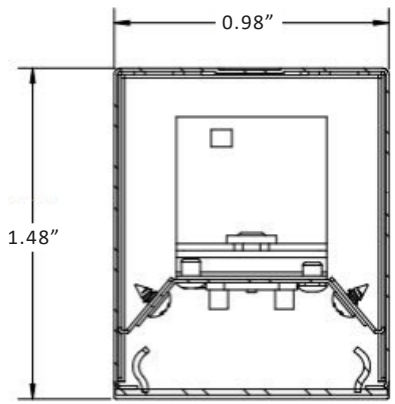

DATE:	PROJECT:	TYPE:
-------	----------	-------

Features

- 410 lumens per foot.
- The 1" ARC series is an ultra-thin LED luminaire with a .98" profile. It delivers high efficiency and visual comfort with multiple options for lighting applications.
- Shallow depth provides sleek, low-profile appearance.
- Available in surface and suspended mount.
- 2 year factory warranty.

Dimensions

Fixture performance

- High performance linear configured LED module boards.
- Each board consists of multiple mid-power, high efficacy LED's in a precise layout eliminating the need for supplemental heatsinking.
- The boards produce an even and diffuse light which maximizes optical efficiency.
- Compatible with the dimming performance of the LED driver.
- Fixture require a remote driver.

Ordering Code

EX: SL-MINI-2-30K-SM-UNV-ND-BK

SERIES

SL-MINI

- 1" Architectural Linear Fixture

LENGTH (FT)

SL-ARC-1

- 2 | 2 FT - 8.6W
- 3 | 3 FT - 13.1W
- 4 | 4 FT - 17.4W
- 6 | 6 FT - 26.2W
- 8 | 8 FT - 35W