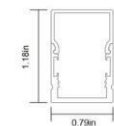

## Mounting Accessories

**Mounting clips**  
0.79"×0.59"×0.45"

**Screw**  
1.18"×0.14"

**Wall plug**  
1.1"×0.3"

Length	Screw	Wall plug
4FT	2pcs	2pcs
164FT [roll]	83pcs	83pcs

**Razer**  
0.75"×0.44"

Length

Aluminum profile

**Slim**  
0.73"×0.31"

Length

Aluminum profile

**Stud**  
0.79"×1.18"

Length

Aluminum profile

**Rule**  
0.79"×0.79"

Length