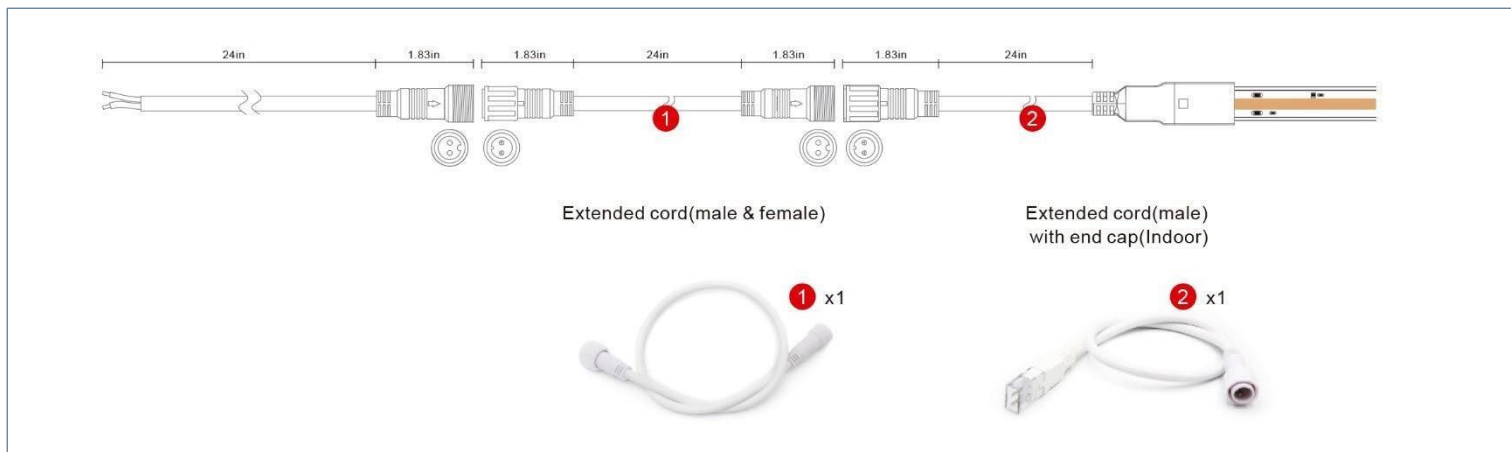

DATE:	PROJECT:	TYPE:

Technical Information

SPECIFICATIONS SUBJECT TO CHANGE, CONSULT FACTORY WHEN CRITICAL.