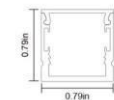

## Mounting Accessories

**Mounting clips**  
0.79"×0.59"×0.45"

**Screw**  
1.18"×0.14"

**Wall plug**  
1.1"×0.3"

Length	Screw	Wall plug
4FT	2pcs	2pcs
164FT [roll]	83pcs	83pcs

**Razer**  
0.75"×0.44"

Length

Aluminum profile

**Slim**  
0.73"×0.31"

Length

Aluminum profile

**Stud**  
0.79"×1.18"

Length

Aluminum profile

**Rule**  
0.79"×0.79"

Length