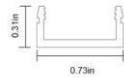

## Mounting Accessories

**Mounting clips**  
0.79"×0.59"×0.45"

**Screw**  
1.18"×0.14"

**Wall plug**  
1.1"×0.3"

Length	Screw	Wall plug
4FT	2pcs	2pcs
164FT [roll]	83pcs	83pcs

**Razer**  
0.75"×0.44"

Length

Aluminum profile

**Slim**  
0.73"×0.31"

Length

Aluminum profile

**Stud**  
0.79"×1.18"

Length

Aluminum profile

**Rule**  
0.79"×0.79"

Length