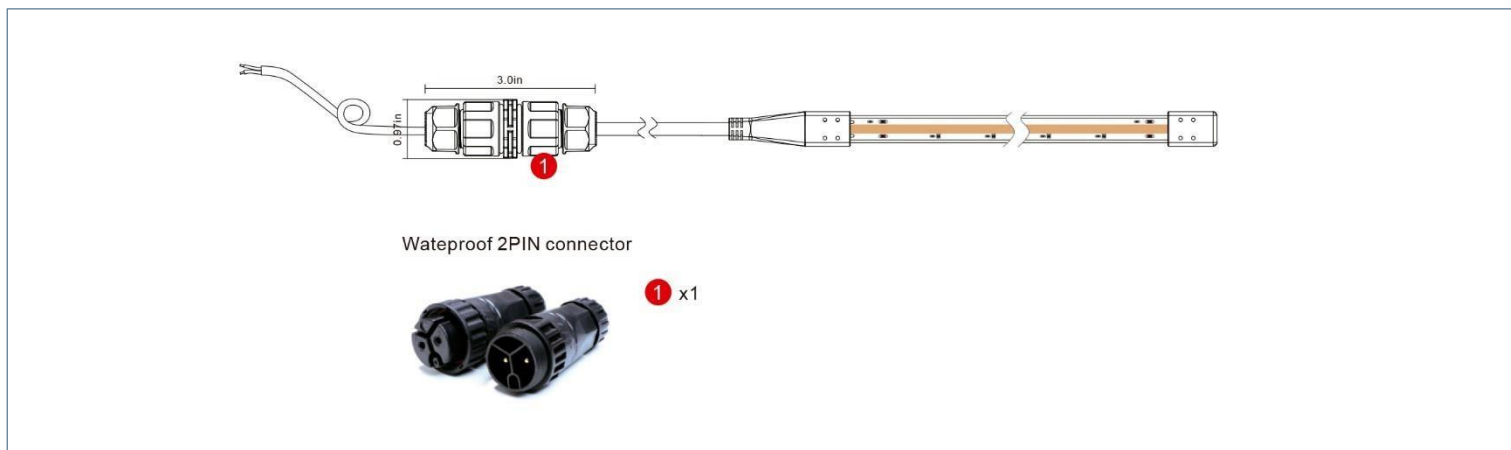

DATE:	PROJECT:	TYPE:

Technical Information

SPECIFICATIONS SUBJECT TO CHANGE, CONSULT FACTORY WHEN CRITICAL.