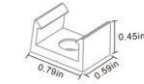

## Mounting Accessories

**Mounting clips**  
0.79"×0.59"×0.45"

**Screw**  
1.18"×0.14"

**Wall plug**  
1.1"×0.3"

Length	Screw	Wall plug
4FT	2pcs	2pcs
164FT [roll]	83pcs	83pcs

**Razer**  
0.75"×0.44"

Length

Aluminum profile

**Slim**  
0.73"×0.31"

Length

Aluminum profile

**Stud**  
0.79"×1.18"

Length

Aluminum profile

**Rule**  
0.79"×0.79"

Length