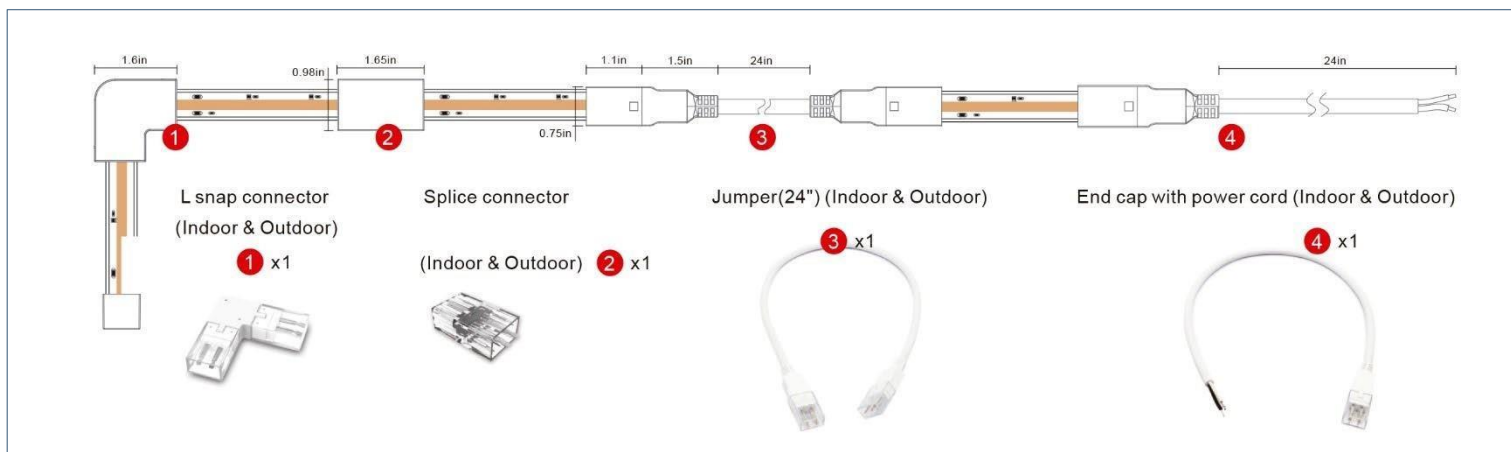

DATE:	PROJECT:	TYPE:

Technical Information

SPECIFICATIONS SUBJECT TO CHANGE, CONSULT FACTORY WHEN CRITICAL.