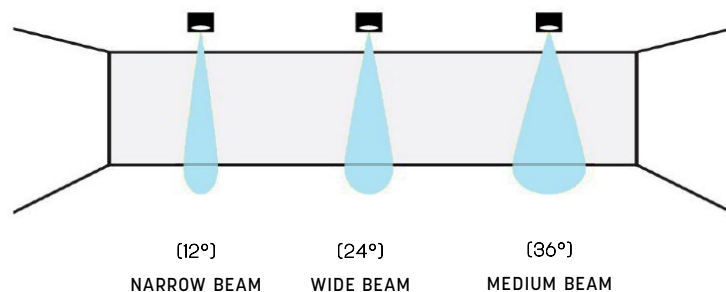

Beam Angles

SPECIFICATIONS SUBJECT TO CHANGE, CONSULT FACTORY WHEN CRITICAL.