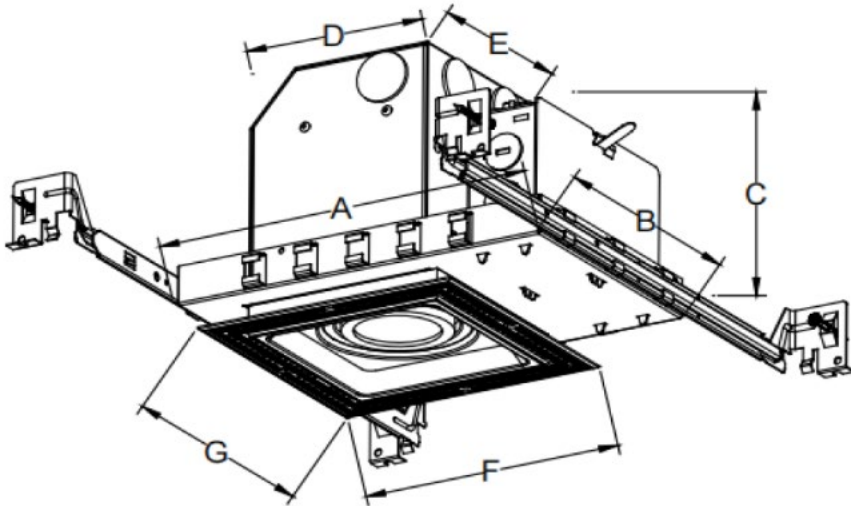

DATE:	PROJECT:	TYPE:
-------	----------	-------

Dimensions

MODEL	OVERALL			HOUSING		TRIM		CEILING / CUT-OUT	
	Length	Width	Height	Length	Width	Length	Width	Length	Width
	A	B	C	D	E	F	G		
SLDL 10	9 1/8" (232)	5 7/8" (149)	6 1/2" (164)	4 1/4" (109)	4 1/4" (109)	6 1/8" (154)	6 1/8" (154)	4 5/8" (118)	4 5/8" (118)
SLDL 20	13 1/4" (336)	5 7/8" (149)	6 1/2" (164)	8 5/8" (220)	4 1/4" (109)	10 3/8" (264)	6 1/8" (154)	9" (228)	4 5/8" (118)
SLDL 30	17 3/8" (440)	5 7/8" (149)	6 1/2" (164)	13" (330)	4 1/4" (109)	14 3/8" (375)	6 1/8" (154)	13 5/16" (338)	4 5/8" (118)
SLDL 40	21 3/8" (544)	5 7/8" (149)	6 1/2" (164)	17 3/8" (440)	4 1/4" (109)	18 7/8" (479)	6 1/8" (154)	17 7/16" (443)	4 5/8" (118)

Construction

- Die-cast aluminum heat sink painted black.
- Trim and housing are constructed of Gauge Steel.

Mounting

- Supplied with 4 ways hanger bar, adjustable from 14 1/2"-25" to accommodate various joist construction and grid sizes.
- Hanger bars include a captive mounting "screw-nail" for ease installation. Can be accommodate a 1/2" to 1 1/4" ceiling thickness.