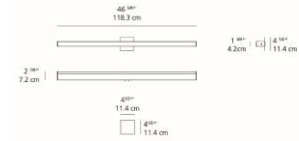

FAL

PROJECT:
MODEL #:
FIXTURE TYPE:

STANDARD SPECIFICATIONS

DIFFUSER

Glass diffuser. Can be mounted on ceiling or wall in all orientations

LED PERFORMANCE-3000K STANDARD

120-277V-3000K, 82CRI- L80 rating -60,000hrs-L70 rating (projected) - 100,000 hrs Operating ambient temperature:-20°C/-4°F-40°C/104°F

Delivered 3000K lumens noted. Consult factory for performance of all CCTs.

48"-2100 Lumens Dimmable (ELV).

For damp locations.

MOUNTING

Supplied with a canopy cover plate in case of junction box mounting

ORDERING INFORMATION

FAL- _____
Model   2.   3.   4.   5.

2. FINISH

STANDARD

- **BN** Brushed Nickel
- **CH** Chrome
- **BK** Black
- **WH** White

CUSTOM

Consult factory for custom finishes.

3. WATTAGE

- **48"** 20 W LED
- **XX** Custom Size

4. COLOR TEMPERATURE

- **27K** 2700K
- **30K** 3000K
- **35K** 3500K
- **40K** 4000K

5. Driver Option

- **ELV** ELV Dimming
- **ND** Non Dimming