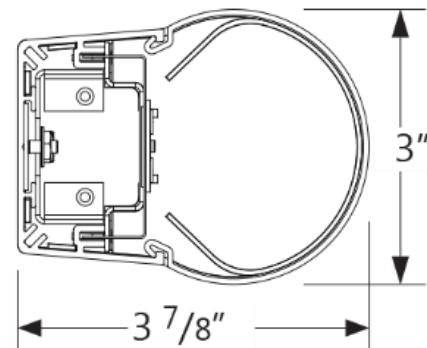

KREST

PROJECT:
MODEL #:
FIXTURE TYPE:

STANDARD SPECIFICATIONS

CONSTRUCTION

Extruded aluminium, with acrylic diffuser

DIFUSSER

Milk glass diffuser. Can be mounted on ceiling or wall in all orientations

LED PERFORMANCE

- 5.2W – 500 Lumens per ft

UL listed For dry or damp locations.

MOUNTING

Mounts directly to wall or ceiling.

USE

Healthcare, Education, Multi-Family Residential
Condominiums, Retail, Corporate, Hospitality

DIMENSIONS

ORDERING INFORMATION

KREST

1	2	3	4	5	6
2. FINISH	3. VOLTAGE	4. COLOR TEMP.	5. DRIVER OPTION	6. LENGTH/FT.	
BN Brushed Nickel	120 120V	27K 27000K	ELV Dimmable ELV	2 2 FT	
W White	277 277V	30K 30000K	ND Non Dim	3 3FT	
BLK Black	UNV Universal	35K 35000K		4 4FT	
C Custom		40K 40000K			