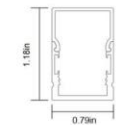

SPECIFICATIONS SUBJECT TO CHANGE, CONSULT FACTORY WHEN CRITICAL.

DATE:	PROJECT:	TYPE:
-------	----------	-------

Technical Information

DATE:	PROJECT:	TYPE:
-------	----------	-------

Mounting Accessories

Mounting clips
0.79"×0.59"×0.45"

Screw
1.18"×0.14"

Wall plug
1.1"×0.3"

Length	Screw	Wall plug
4FT	2pcs	2pcs
164FT [roll]	83pcs	83pcs

PVC channel
0.75"×0.44"

Length

Aluminum profile

Profile
0.73"×0.31"

Length

Aluminum profile

Profile
0.79"×1.18"

Length

Aluminum profile

Profile
0.79"×0.79"

Length

Aluminum profile

SPECIFICATIONS SUBJECT TO CHANGE, CONSULT FACTORY WHEN CRITICAL.