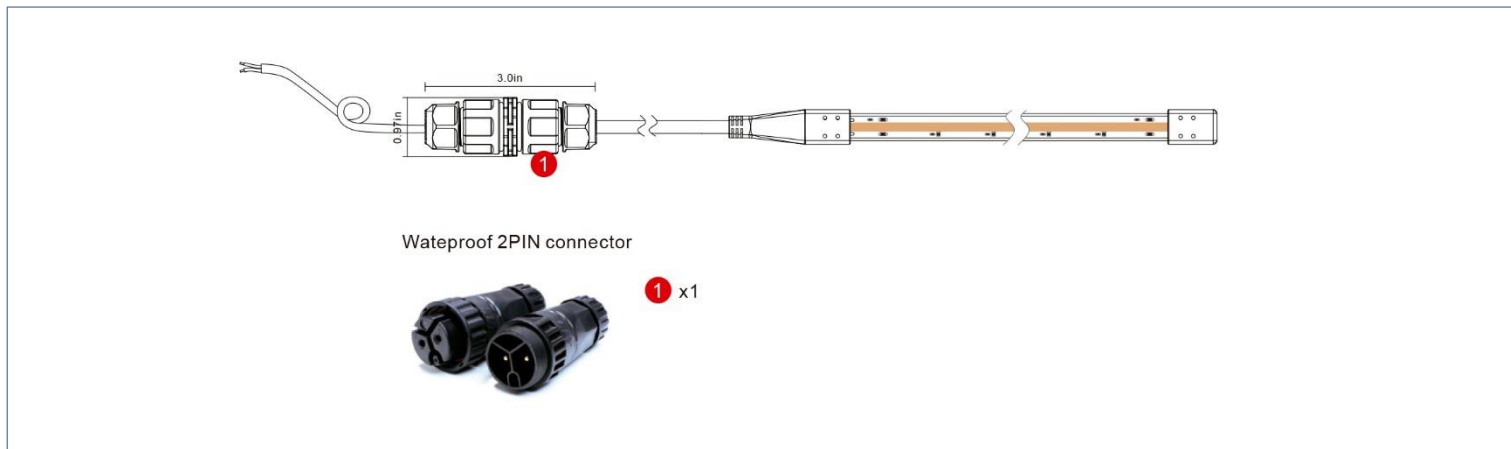

DATE:	PROJECT:	TYPE:

Technical Information