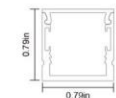

SPECIFICATIONS SUBJECT TO CHANGE, CONSULT FACTORY WHEN CRITICAL.

DATE:	PROJECT:	TYPE:
-------	----------	-------

Technical Information

DATE:	PROJECT:	TYPE:
-------	----------	-------

Mounting Accessories

Mounting clips
0.79"×0.59"×0.45"

Screw
1.18"×0.14"

Wall plug
1.1"×0.3"

Length	Screw	Wall plug
4FT	2pcs	2pcs
164FT [roll]	83pcs	83pcs

PVC channel
0.75"×0.44"

Length

Aluminum profile

Profile
0.73"×0.31"

Length

Aluminum profile

Profile
0.79"×1.18"

Length

Aluminum profile

Profile
0.79"×0.79"

Length

Aluminum profile

SPECIFICATIONS SUBJECT TO CHANGE, CONSULT FACTORY WHEN CRITICAL.