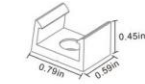

SPECIFICATIONS SUBJECT TO CHANGE, CONSULT FACTORY WHEN CRITICAL.

DATE:	PROJECT:	TYPE:
-------	----------	-------

Technical Information

DATE:	PROJECT:	TYPE:
-------	----------	-------

Mounting Accessories

Mounting clips
0.79"×0.59"×0.45"

Screw
1.18"×0.14"

Wall plug
1.1"×0.3"

Length	Screw	Wall plug
4FT	2pcs	2pcs
164FT [roll]	83pcs	83pcs

PVC channel
0.75"×0.44"

Length

Aluminum profile

Profile
0.73"×0.31"

Length

Aluminum profile

Profile
0.79"×1.18"

Length

Aluminum profile

Profile
0.79"×0.79"

Length

Aluminum profile

SPECIFICATIONS SUBJECT TO CHANGE, CONSULT FACTORY WHEN CRITICAL.