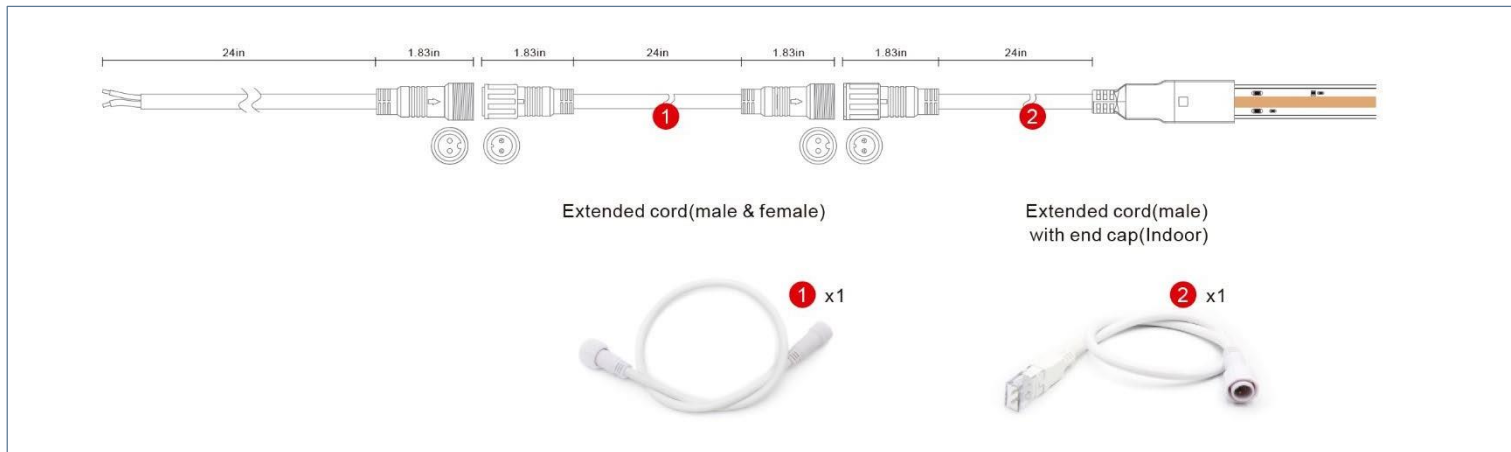

DATE:	PROJECT:	TYPE:

Technical Information