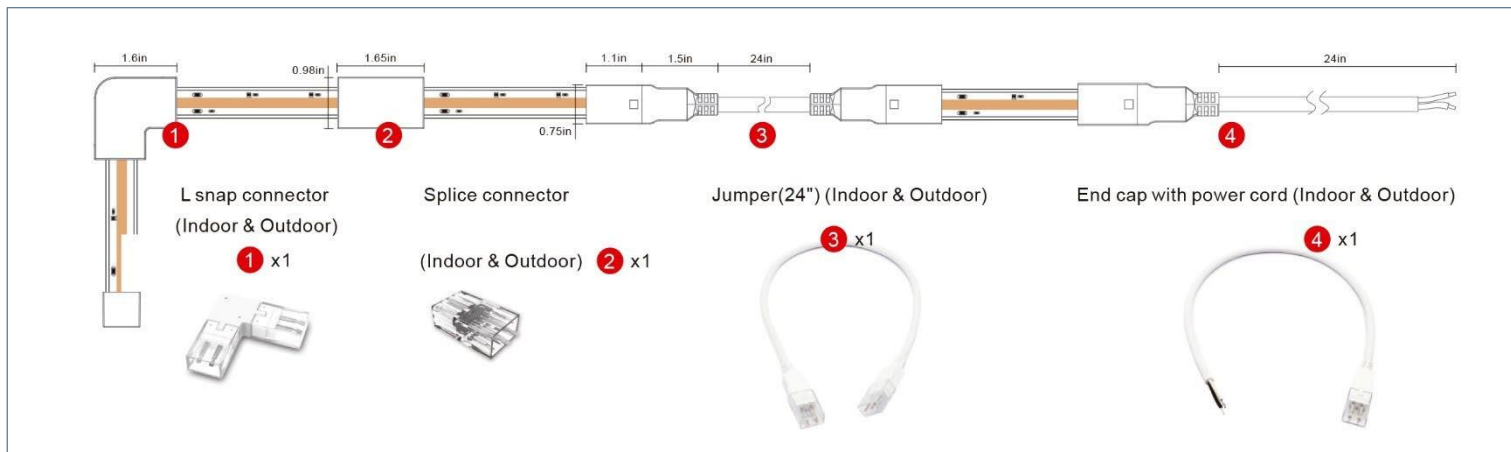

DATE:	PROJECT:	TYPE:

Technical Information