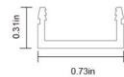

Features

- 150 lumens per foot.
- Direct line voltage, plug & play
- Industry-leading 90 CRI
- 2 year factory warranty

Technical Information

Standard CCT 's	2700 / 3000K / 4000K	Dimmable.	Yes
Wattage per ft.	2W Per Foot	Diode Type	2835 SMD
Voltage	120V	Mounting	3M™ Self-Adhesive Tape
Tape Height	0.1 Inch	Max Spool Lengths	164'
Beam Angle	120°	Rating	IP65 Rated
		Certifications	ETL Listed

SPECIFICATIONS SUBJECT TO CHANGE, CONSULT FACTORY WHEN CRITICAL.

DATE:	PROJECT:	TYPE:
-------	----------	-------

Technical Information

DATE:	PROJECT:	TYPE:
-------	----------	-------

Mounting Accessories

Mounting clips
0.79"×0.59"×0.45"

Screw
1.18"×0.14"

Wall plug
1.1"×0.3"

Length	Screw	Wall plug
4FT	2pcs	2pcs
164FT [roll]	83pcs	83pcs

PVC channel
0.75"×0.44"

Length

Aluminum profile

Profile
0.73"×0.31"

Length

Aluminum profile

Profile
0.79"×1.18"

Length

Aluminum profile

Profile
0.79"×0.79"

Length

Aluminum profile

SPECIFICATIONS SUBJECT TO CHANGE, CONSULT FACTORY WHEN CRITICAL.