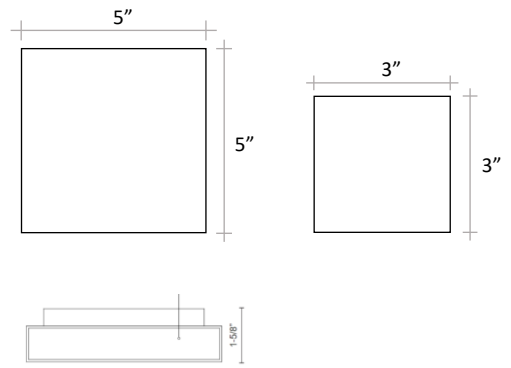

MATERIAL

Aluminum, stainless steel

MOUNTING

Mounting on factory provided plate. Remote power supply required.

DIMENSIONS

ORDERING INFORMATION

MARK

1 - 2 - 3 - 4 - 5 - 6 - 7